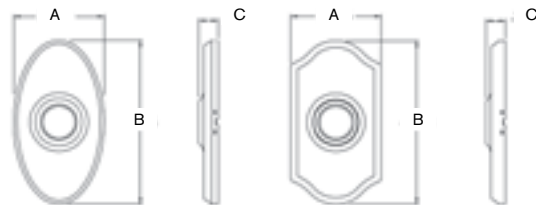

## HANDLESETS

Design	A	B	C	D
Acacia	2-25/32"	5-1/2"	8-13/32"	16-57/64"
Augusta	2-13/64"	5-1/2"	9-11/16"	17-45/64"
Colonnade	2-25/32"	5-1/2"	8-13/32"	16-43/64"
Heritage	2-25/32"	5-1/2"	8-13/32"	17-7/16"
Columbia	2-25/32"	5-1/2"	11"	19-1/16"

## LEVERS

Design	A	B	C
Aspen	2-5/8"	4"	2-19/32"
Dane	2-5/8"	3-11/16"	2-1/2"
Galiano	2-5/8"	4"	2-15/32"
Toluca	2-5/8"	4/7/32"	2-3/32"

## DESIGNER ROSE

Design	A	B	C
Oval	2-23/32"	4-7/8"	9/16"
Arched	2-23/32"	4-7/8"	9/16"

## DEADBOLT

Design	A	B	C
9471	2-9/16"	1-1/16"	1-3/4"
9371	2-9/16"	1-1/16"	1-3/4"