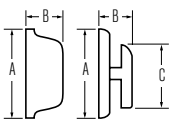

## LEVERS

Design	A	B	C
Aspen	2-5/8"	4"	2-19/32"
Dane	2-5/8"	3-11/16"	2-1/2"
Galiano	2-5/8"	4"	2-15/32"
Toluca	2-5/8"	4/7/32"	2-3/32"

## DESIGNER ROSE

Design	A	B	C
Oval	2-23/32"	4-7/8"	9/16"
Arched	2-23/32"	4-7/8"	9/16"

## KNOBS

Design	A	B	C
Huntington	2-5/8"	2-15/16"	2-1/8"
Phoenix	2-5/8"	2-7/16"	2-3/16"
Troy	2-5/8"	2-5/16"	2-1/16"
Laurel	2-5/8"	2-13/32"	2-7/16"

## DEADBOLT

Design	A	B	C
9471	2-9/16"	1-1/16"	1-3/4"
9371	2-9/16"	1-1/16"	1-3/4"