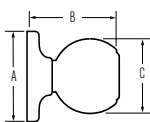

KNOBS

Design	A	B	C
Huntington	2-5/8"	2-15/16"	2-1/8"
Phoenix	2-5/8"	2-7/16"	2-3/16"
Troy	2-5/8"	2-5/16"	2-1/16"
Laurel	2-5/8"	2-13/32"	2-7/16"