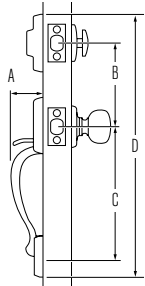

## HANDLESETS

Design	A	B	C	D
Acacia	2-25/32"	5-1/2"	8-13/32"	16-57/64"
Augusta	2-13/64"	5-1/2"	9-11/16"	17-45/64"
Colonnade	2-25/32"	5-1/2"	8-13/32"	16-43/64"
Heritage	2-25/32"	5-1/2"	8-13/32"	17-7/16"
Columbia	2-25/32"	5-1/2"	11"	19-1/16"

## LEVERS

Design	A	B	C
Aspen	2-5/8"	4"	2-19/32"
Dane	2-5/8"	3-11/16"	2-1/2"
Galiano	2-5/8"	4"	2-15/32"
Toluca	2-5/8"	4/7/32"	2-3/32"

## DESIGNER ROSE

Design	A	B	C
Oval	2-23/32"	4-7/8"	9/16"
Arched	2-23/32"	4-7/8"	9/16"

## DEADBOLT

Design	A	B	C
9471	2-9/16"	1-1/16"	1-3/4"
9371	2-9/16"	1-1/16"	1-3/4"