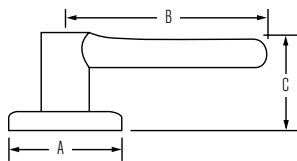

## HANDLESETS

Design	A	B	C	D
Acacia	2-25/32"	5-1/2"	8-13/32"	16-57/64"
Augusta	2-13/64"	5-1/2"	9-11/16"	17-45/64"
Colonnade	2-25/32"	5-1/2"	8-13/32"	16-43/64"
Heritage	2-25/32"	5-1/2"	8-13/32"	17-7/16"
Columbia	2-25/32"	5-1/2"	11"	19-1/16"

## LEVERS

Design	A	B	C
Aspen	2-5/8"	4"	2-19/32"
Dane	2-5/8"	3-11/16"	2-1/2"
Galiano	2-5/8"	4"	2-15/32"
Toluca	2-5/8"	4/7/32"	2-3/32"

## DESIGNER ROSE

Design	A	B	C
Oval	2-23/32"	4-7/8"	9/16"
Arched	2-23/32"	4-7/8"	9/16"

## DEADBOLT

Design	A	B	C
9471	2-9/16"	1-1/16"	1-3/4"
9371	2-9/16"	1-1/16"	1-3/4"