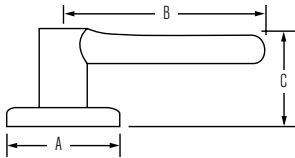

HANDLESETS

Design	A	B	C	D
Kingsway	2-7/32"	5-1/2"	8-13/32"	17-7/16"

LEVERS

Design	A	B	C	C (Keyed)
Alfini	2-5/8"	3-3/4"	2-1/4"	2-5/8"
Kim	2-5/8"	3-5/8"	1-15/16"	2-5/8"

KNOBS

Design	A	B	C
Beverly	2-19/32"	2-7/16"	2"
Fairfax	2-5/8"	2-11/32"	1-15/16"
Yukon	2-5/8"	2-23/32"	1-7/8"

DEADBOLT

Design	A	B	C	D
GD 9471	2-1/2"	1-1/8"	1-3/4"	1"
GD 9371	2-1/2"	1-1/8"	1-3/4"	1-1/8"
GD 9671	2-1/2"	1-1/16"	1-3/4"	1"
GD 9671M	2-5/8"	1-1/16"	1-3/4"	1"