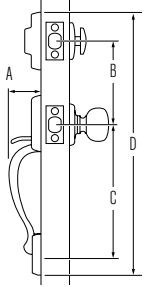

HANDLESETS

Design	A	B	C	D
Kingsway	2-7/32"	5-1/2"	8-13/32"	17-7/16"

LEVERS

Design	A	B	C	C (Keyed)
Alfini	2-5/8"	3-3/4"	2-1/4"	2-5/8"
Kim	2-5/8"	3-5/8"	1-15/16"	2-5/8"

KNOBS

Design	A	B	C
Beverly	2-19/32"	2-7/16"	2"
Fairfax	2-5/8"	2-11/32"	1-15/16"
Yukon	2-5/8"	2-23/32"	1-7/8"

DEADBOLT

Design	A	B	C	D
GD 9471	2-1/2"	1-1/8"	1-3/4"	1"
GD 9371	2-1/2"	1-1/8"	1-3/4"	1-1/8"
GD 9671	2-1/2"	1-1/16"	1-3/4"	1"
GD 9671M	2-5/8"	1-1/16"	1-3/4"	1"