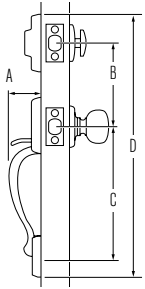

HANDLESETS

Design	A	B	C	D
Kingsway	2-7/32"	5-1/2"	8-13/32"	17-7/16"

LEVERS

Design	A	B	C	C (Keyed)
Alfini	2-5/8"	3-3/4"	2-1/4"	2-5/8"
Kim	2-5/8"	3-5/8"	1-15/16"	2-5/8"

KNOBS

Design	A	B	C
Beverly	2-19/32"	2-7/16"	2"
Fairfax	2-5/8"	2-11/32"	1-15/16"
Yukon	2-5/8"	2-23/32"	1-7/8"

DEADBOLT

Design	A	B	C	D
GDC 9471	2-1/2"	1-1/8"	1-3/4"	1"
GDC 9371	2-1/2"	1-1/8"	1-3/4"	1-1/8"
GDC 9671	2-1/2"	1-1/16"	1-3/4"	1"