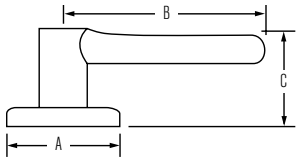

HANDLESETS

Design	A	B	C	D
Kingsway	2-7/32"	5-1/2"	8-13/32"	17-7/16"

LEVERS

Design	A	B	C	C (Keyed)
Alfini	2-5/8"	3-3/4"	2-1/4"	2-5/8"
Kim	2-5/8"	3-5/8"	1-15/16"	2-5/8"

KNOBS

Design	A	B	C
Beverly	2-19/32"	2-7/16"	2"
Fairfax	2-5/8"	2-11/32"	1-15/16"
Yukon	2-5/8"	2-23/32"	1-7/8"

DEADBOLT

Design	A	B	C	D
GDC 9471	2-1/2"	1-1/8"	1-3/4"	1"
GDC 9371	2-1/2"	1-1/8"	1-3/4"	1-1/8"
GDC 9671	2-1/2"	1-1/16"	1-3/4"	1"